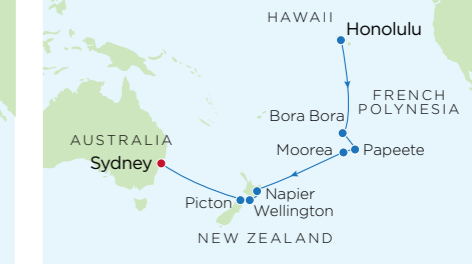

PACIFIC VOYAGES

ACROSS THE PACIFIC

16 NIGHTS

RADIANCE OF THE SEAS
2022 4 Oct
2023 14 Apr*

Date	Ports of Call	Arrive	Depart
4 Oct	Honolulu, Oahu, Hawaii	6:00 AM	10:00 PM
5-9 Oct	Cruising		
10 Oct	Papeete, Tahiti, French Polynesia	8:00 AM	9:00 PM
11 Oct	Bora Bora, French Polynesia	7:00 AM	6:00 PM
12 Oct	Moorea, French Polynesia	7:00 AM	5:00 PM
13-15 Oct	Cruising		
16 Oct	International Dateline		
17-20 Oct	Cruising		
21 Oct	Sydney, Australia	6:00 AM	

Itinerary information based on 4 Oct 2022 departure
*A similar cruise operates in reverse

ACROSS THE PACIFIC

17 NIGHTS

QUANTUM OF THE SEAS
2022 13 Oct*
2023 12 Apr

Date	Ports of Call	Arrive	Depart
12 Apr	Brisbane, Australia	6:30 AM	6:45 PM
13-14 Apr	Cruising		
15 Apr	International Dateline		
16-18 Apr	Cruising		
19 Apr	Papeete, Tahiti, French Polynesia	8:00 AM	11:59 PM
20 Apr	Moorea, French Polynesia	8:00 AM	7:00 PM
21 Apr	Bora Bora, French Polynesia	7:00 AM	6:00 PM
22-26 Apr	Cruising		
27 Apr	Kailua Kona, Hawaii	6:00 AM	7:00 PM
28 Apr	Honolulu, Oahu, Hawaii	6:00 AM	

Itinerary information based on 12 Apr 2023 departure
*A similar cruise operates in reverse

ALOHA HONOLULU, G'DAY SYDNEY

19 NIGHTS

OVATION OF THE SEAS
2022 9 Oct
2023 15 Apr*

Date	Ports of Call	Arrive	Depart
9 Oct	Honolulu, Hawaii	6:00 AM	5:00 PM
10-14 Oct	Cruising		
15 Oct	Bora Bora, French Polynesia	6:00 AM	5:00 PM
16 Oct	Papeete, Tahiti, French Polynesia	7:00 AM	8:00 PM
17 Oct	Moorea, French Polynesia	7:00 AM	6:00 PM
18-20 Oct	Cruising		
21 Oct	International Dateline		
22-23 Oct	Cruising		
24 Oct	Napier, New Zealand	8:00 AM	6:00 PM
25 Oct	Wellington, New Zealand	8:00 AM	7:00 PM
26 Oct	Picton, New Zealand	7:00 AM	4:00 PM
27-28 Oct	Cruising		
29 Oct	Sydney, Australia	6:30 AM	