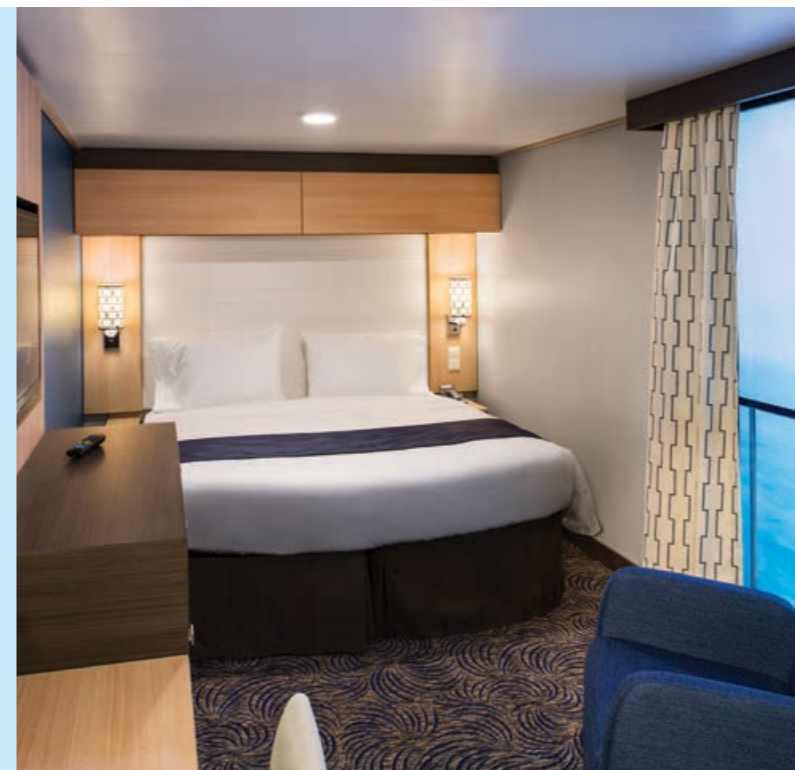

INTERIOR STATEROOMS

Interior with Virtual Balcony (shown)
Interior
Studio Interior

- Sitting and vanity area
- Two twin beds or one Royal King bed*
- Luxurious bedding
- TV, telephone and safe

*A Royal King measures 72.5" wide by 82" long.