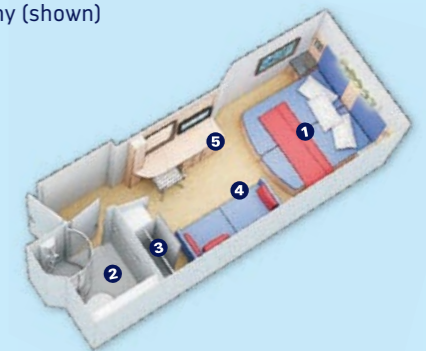

- Private balcony
- Sitting area with sofa bed*
- Two twin beds or one Royal King bed**
- Luxurious bedding
- TV, telephone and safe
- Vanity area

*Balcony rooms may not have sofa beds on all ships. Please visit us online or see your travel advisor for more information on room accommodations.
^{**}A Royal King measures 72.5" wide by 82" long.

*A Royal King measures 72.5" wide by 82" long.

- 1 Twin beds convert to Royal King*
- 2 Bathroom
- 3 Closet
- 4 Living
- 5 Vanity

 All accommodations shown are samples only. Actual size and configurations may vary.