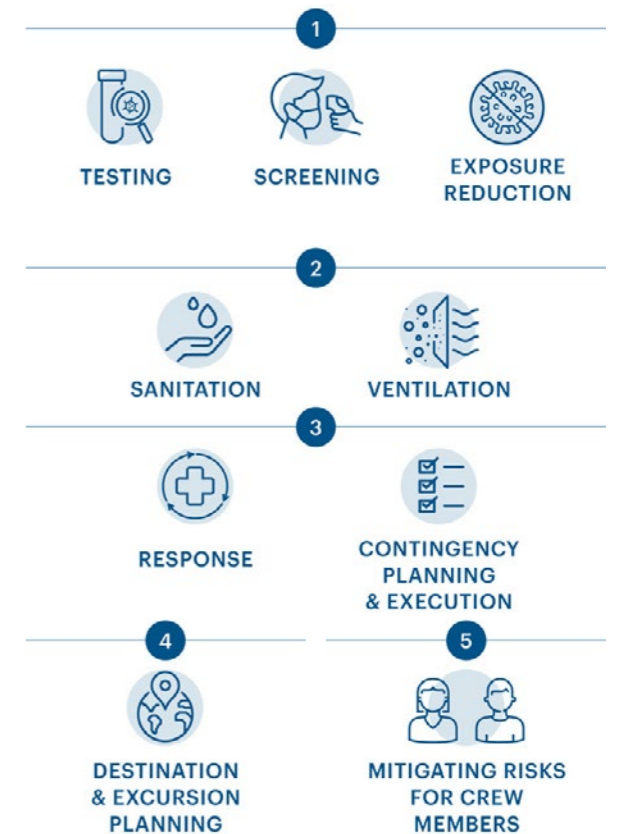

FIVE AREAS OF FOCUS