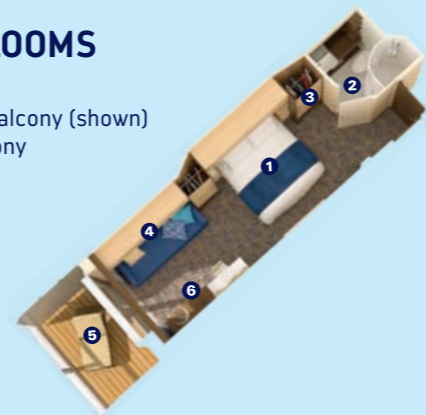

OCEAN VIEW STATEROOMS

Ultra Spacious Ocean View
Spacious Ocean View (shown)
Ocean View

- View of the ocean
- Sitting and vanity area
- Two twin beds or one Royal King bed*
- Luxurious bedding
- TV, telephone and safe

*A Royal King measures 72.5" wide by 82" long.

- 1 Twin beds convert to Royal King*
- 2 Bathroom
- 3 Closet
- 4 Living
- 5 Window
- 6 Vanity

BALCONY STATEROOMS

CATEGORY SAMPLING:

Spacious Ocean View with Balcony (shown)
Ocean View with Large Balcony
Ocean View Balcony

- Private balcony
- Sitting area with sofa bed*
- Two twin beds or one Royal King bed**
- Luxurious bedding
- TV, telephone and safe
- Vanity area

*Balcony rooms may not have sofa beds on all ships. Please visit us online or see your travel advisor for more information on room accommodations.
^{**}A Royal King measures 72.5" wide by 82" long.